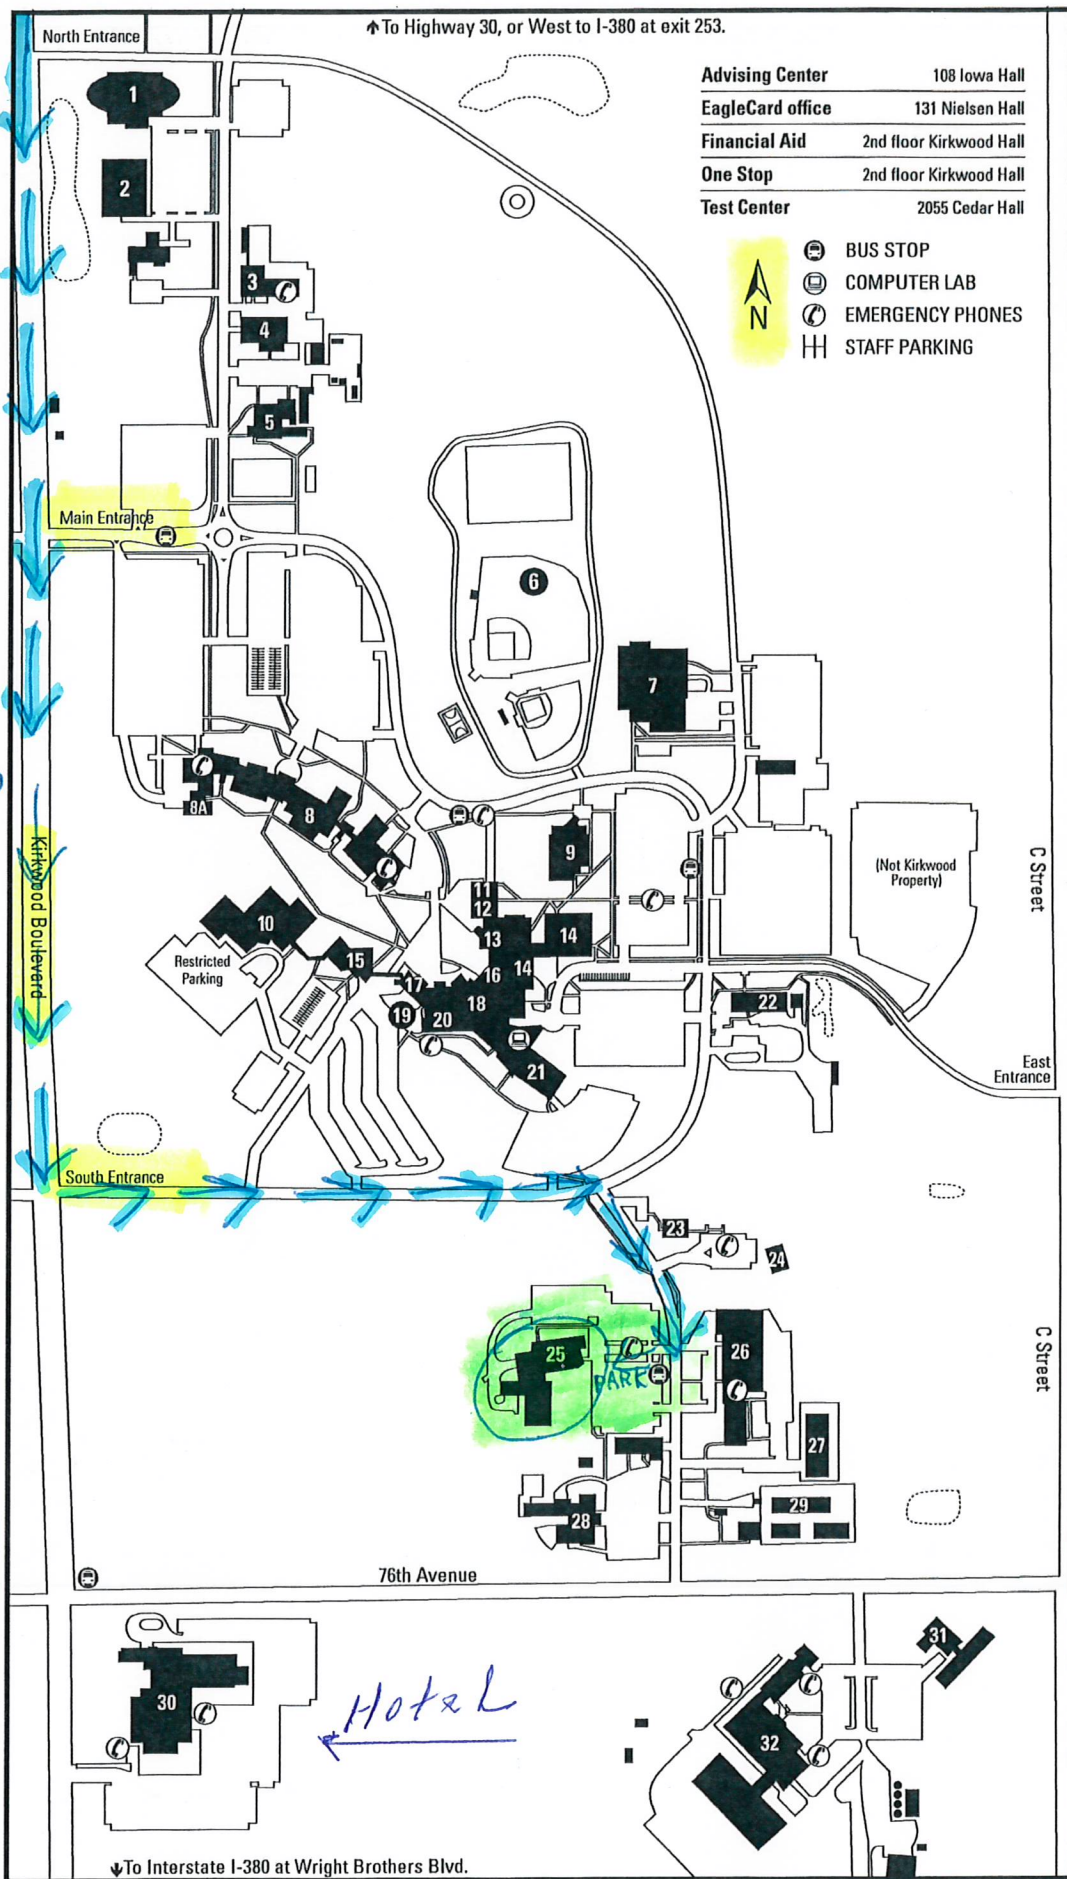

CR

Highway 30 East

KIRKWOOD MAIN CAMPUS LOCATOR MAP

Aegon USA Corp. Data Center	10
Admissions, Iowa Hall	17
Animal Health Technology	28
Arts & Theatre Annex	22
Automotive Collision Repair	4
Automotive Technology	3
Ballantyne Auditorium, Iowa Hall	18
Baseball/Softball Fields	6
Benton Hall	11
Bookstore, Benton Hall	12
Campus Health	17
Campus Security	5
Cedar Hall	14
Cedar Rapids Animal Control	27
Continuing Education	2
Diamond V	28
EagleTech, Benton Hall	11
Facilities and Security	5
Heritage Agency on Aging East	24
Heritage Agency on Aging West	23
Horticulture/Floral Careers	25
Iowa Equestrian Center	32
Iowa Hall	16-20
Johnson Hall	9
Jones Hall	7
Katz Family Healthcare Sim. Center	8A
Kirkwood Center for Lifelong Learning	2
Kirkwood Hall	15
Library	13
Linn County Emergency Management Agency	5
Linn Hall	8
Mail Services, Iowa Hall	19
Mansfield Center	20
Mansfield Swine Education Center	29
Michael J Gould Recreation Center	1
Nielsen Hall	21
The Hotel at Kirkwood Center	30
Tippie Beef Education Center	31
Washington Hall	26

North of main campus (.6 mile)

Kirkwood Continuing Education Training Center

Transportation & Driving Programs

Environmental Health & Safety

Kirkwood
COMMUNITY COLLEGE

1-380

IC